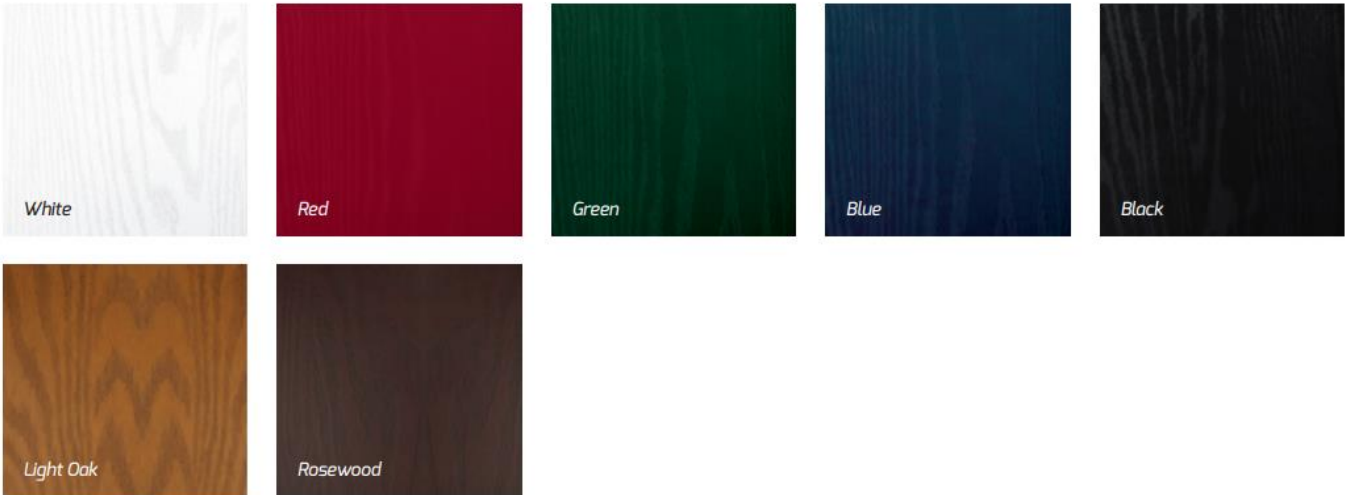

Standard Colours

Premium Colours

Match for Foiled Outer Frame

* Additional costs and lead times apply. Fluorescent and Metallic colours excluded.